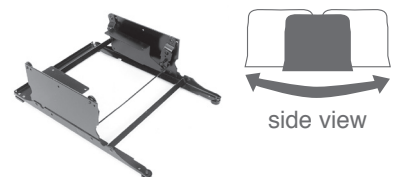

Non-Swivel Ottoman Glider

Part Number	Mounting Dimensions	Swivel Size	Ring Base
18414200XX	21-7/32" side-to-side of outside swing links	N/A	N/A