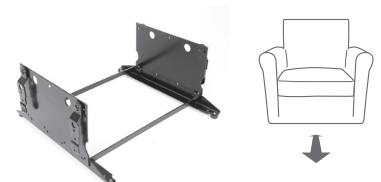

Non-Swivel Chair Glider

Part Number	Mounting Dimensions	Swivel Size	Ring Base
18414501XX	11-1/4" side-to-side • 5-3/4" front-to-rear	N/A	N/A
18414401XX	8-1/2" side-to-side • 5-3/4" front-to-rear	N/A	N/A