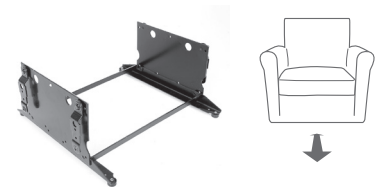

DURA GLIDE

Swivel Mechanism

Gliding motion with swivel action.

Dura Glide is an all-steel base that offers greater stability in all positions. It features a unique, parallel gliding motion that is similar to a porch glider, and provides precision-balanced linkage and smooth, effortless gliding.

Swivel Glider

Part Number	Mounting Dimensions	Swivel Size	Ring Base
18413702XX	8-1/4" side-to-side • 5-3/4" front-to-rear	6-3/4"	not included
18413902XX	8-1/4" side-to-side • 5-3/4" front-to-rear	6-3/4"	22"
18415102XX	8-1/4" side-to-side • 5-3/4" front-to-rear	6-3/4"	24"
18415900XX	8-1/4" side-to-side • 5-3/4" front-to-rear with extended glide stroke	6-3/4"	22"
18414702XX	8-1/4" side-to-side • 5-3/4" front-to-rear	6-3/4" (not included)	not included
18414902XX	8-1/4" side-to-side • 5-3/4" front-to-rear	6-3/4"	24"
18415202XX	8-1/4" side-to-side • 5-3/4" front-to-rear	10-1/4" (not included)	not included

Non-Swivel Chair Glider

Part Number	Mounting Dimensions	Swivel Size	Ring Base
18414501XX	11-1/4" side-to-side • 5-3/4" front-to-rear	N/A	N/A
18414401XX	8-1/2" side-to-side • 5-3/4" front-to-rear	N/A	N/A