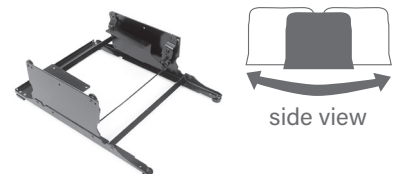

Non-Swivel Ottoman Glider

Part Number	Mounting Dimensions	Swivel Size	Ring Base
18414200XX	21-7/32" side-to-side of outside swing links	N/A	N/A