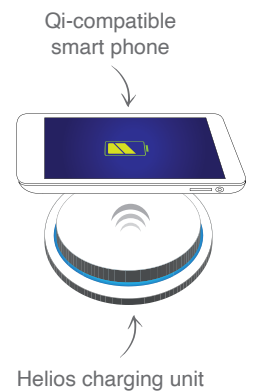

HELIOS®

Wireless charging for the furniture industry.

Helios® wireless chargers turn a regular surface into a mobile charging station. Helios is capable of being installed almost anywhere (e.g., sofas, recliners, consoles, desks, end tables, kitchen counters, night stands, etc.), protects phones against power surges, and supplies only the power necessary to fully charge the phone.