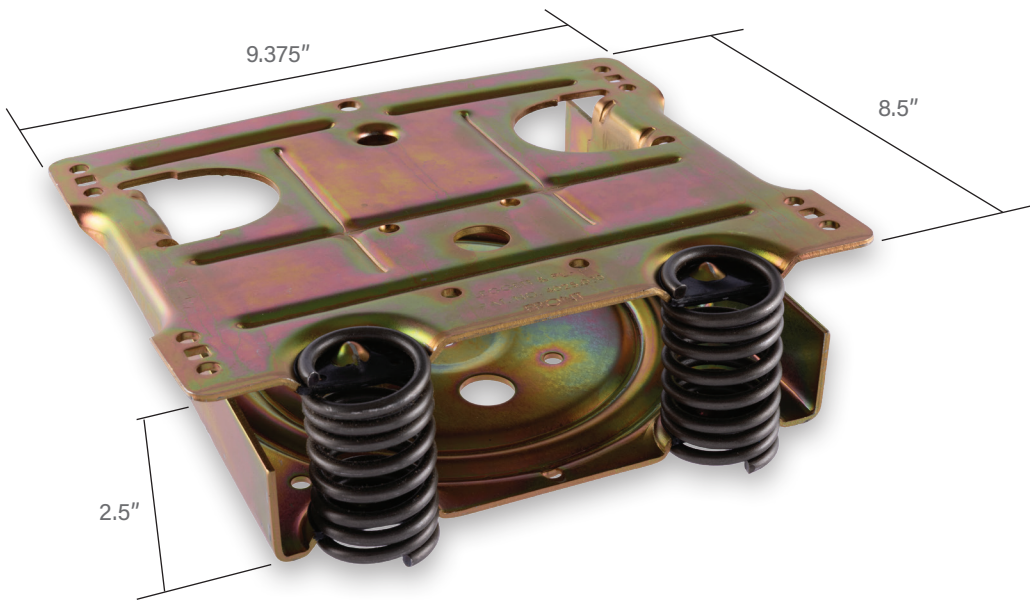

MFlex

Rocker Base

FOR STATIONARY CHAIRS

2" TO 6" LEG HEIGHTS

QUIET, SMOOTH ROCKIER EXPERIENCE

350 lbs WEIGHT CAPACITY

PREMIUM-GRADE STEEL

The MFlex Rocker Base enables versatile rocker functionality for endless possibilities!

Transform your stationary chair with the MFlex Rocker Base, designed to fit a variety of styles from transitional to modern. This innovative add-on supports leg heights from 2" to 6", ensuring a smooth and quiet rocking experience thanks to its dampener sleeves.