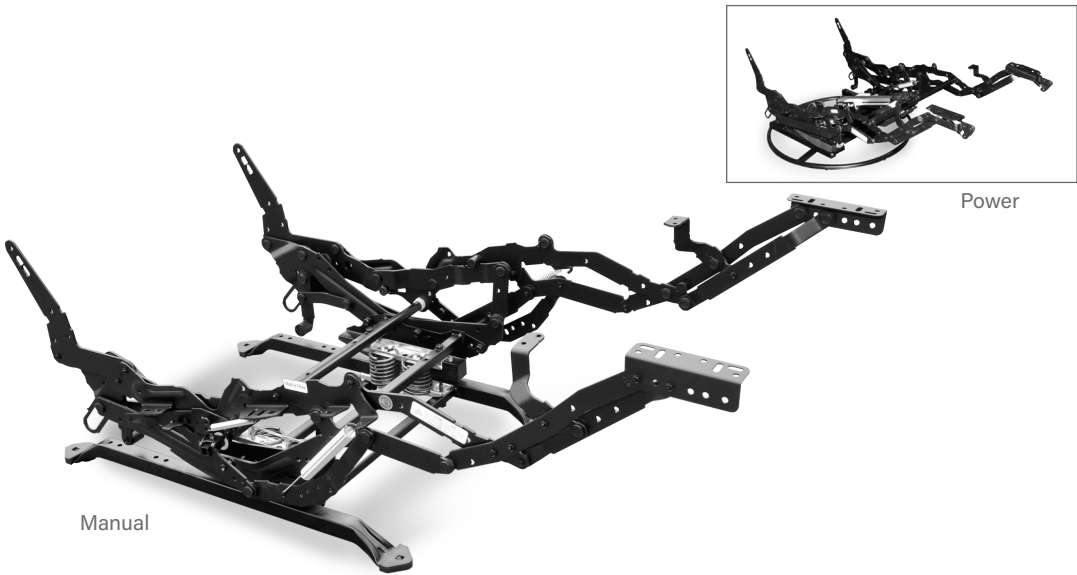

# ST ROCKER

Metal-to-the-Floor Mechanism  
4151 (Manual), 5151 (Power)

Manual

Power

## Gentle-rocking mechanism that supports up to 350 lbs.

The Rocker ST mechanism offers outstanding smoothness and freedom of motion with the ability to support 350 lbs. It offers smooth opening and closing with great layout in the full-recline position. All metal-to-floor mechanisms share the same wooden frame construction.

SEAT CUSHION WIDTH REFERENCE CHART		
ORDERING DASH	SEAT CUSHION WIDTH	
	INCHES	METRIC
0	20.5	520,70
1	21.5	546,10
2	22.5	571,50
3	23.5	596,90
4	24.5	622,30
5	25.5	647,70
6	26.5	673,10
7	27.5	698,50

Single

Love Seat

Sofa