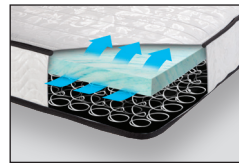

Sofa Sleeper Mattresses

Residential

ComforCool™

- Tri-layered mattress featuring:
 - Cushioning fiberfill top layer
 - Gel-embedded memory foam comfort layer for cool comfort
 - 253 Bonnell innerspring unit
- Mattress thickness – 6”
- Ticking – stretch knit
- CFR 1632/1633-compliant
- Use with 3500/3800 series mechanisms

Plush 312

- Ticking – Damask
- Mattress thickness – 6”
- 312 Bonnell innerspring
- CFR 1632/1633-compliant
- Mattress is flanged and hog-ringed
- Use with 3500 series mechanisms

Contract Linen

- Ticking – Damask
- Mattress thickness – 6”
- 312 Bonnell innerspring
- CFR 1632/1633-compliant
- Mattress is flanged and hog-ringed
- Use with 3500/3800 series mechanisms

Gold

- Ticking – Damask
- Mattress thickness – 6”
- 253 Bonnell innerspring
- CFR 1632/1633-compliant
- Mattress is flanged and hog-ringed
- Use with 3500/3800 series mechanisms

Memory Flex™ foam sleeper mattress

- Tri-layered mattress featuring:
 - Cushioning fiberfill top layer
 - Visco-elastic memory foam layer
 - Dense polyurethane foam
- Mattress thickness – 5”
- Ticking – stretch knit
- CFR 1632/1633-compliant
- Use with 2500/2700/3500 series mechanisms