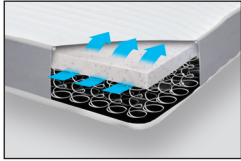

Sofa Sleeper Mattresses

Residential

ComforCool™

- Tri-layered mattress featuring:
 - Cushioning fiberfill top layer
 - Gel-embedded memory foam comfort layer for cool comfort
 - 253 Bonnell innerspring unit
- Mattress thickness – 6”
- Ticking – stretch knit
- CFR 1632/1633-compliant
- Use with 3500/3800 series mechanisms

Plush 312

- Ticking – Damask
- Mattress thickness – 6”
- 312 Bonnell innerspring
- CFR 1632/1633-compliant
- Mattress is flanged and hog-ringed
- Use with 3500 series mechanisms

Contract Linen

- Ticking – Damask
- Mattress thickness – 6”
- 312 Bonnell innerspring
- CFR 1632/1633-compliant
- Mattress is flanged and hog-ringed
- Use with 3500/3800 series mechanisms