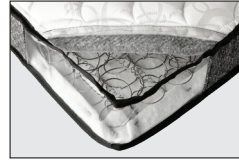

Sofa Sleeper Mattresses

Residential

ComforCool™

- Tri-layered mattress featuring:
 - Cushioning fiberfill top layer
 - Gel-embedded memory foam comfort layer for cool comfort
 - 253 Bonnell innerspring unit
- Mattress thickness – 6”
- Ticking – stretch knit
- CFR 1632/1633-compliant
- Use with 3500/3800 series mechanisms

Plush 312

- Ticking – Damask
- Mattress thickness – 6”
- 312 Bonnell innerspring
- CFR 1632/1633-compliant
- Mattress is flanged and hog-ringed
- Use with 3500 series mechanisms

Contract Linen

- Ticking – Damask
- Mattress thickness – 6”
- 312 Bonnell innerspring
- CFR 1632/1633-compliant
- Mattress is flanged and hog-ringed
- Use with 3500/3800 series mechanisms

Gold

- Ticking – Damask
- Mattress thickness – 6”
- 253 Bonnell innerspring
- CFR 1632/1633-compliant
- Mattress is flanged and hog-ringed
- Use with 3500/3800 series mechanisms

Memory Flex™ foam sleeper mattress

- Tri-layered mattress featuring:
 - Cushioning fiberfill top layer
 - Visco-elastic memory foam layer
 - Dense polyurethane foam
- Mattress thickness – 5”
- Ticking – stretch knit
- CFR 1632/1633-compliant
- Use with 2500/2700/3500 series mechanisms