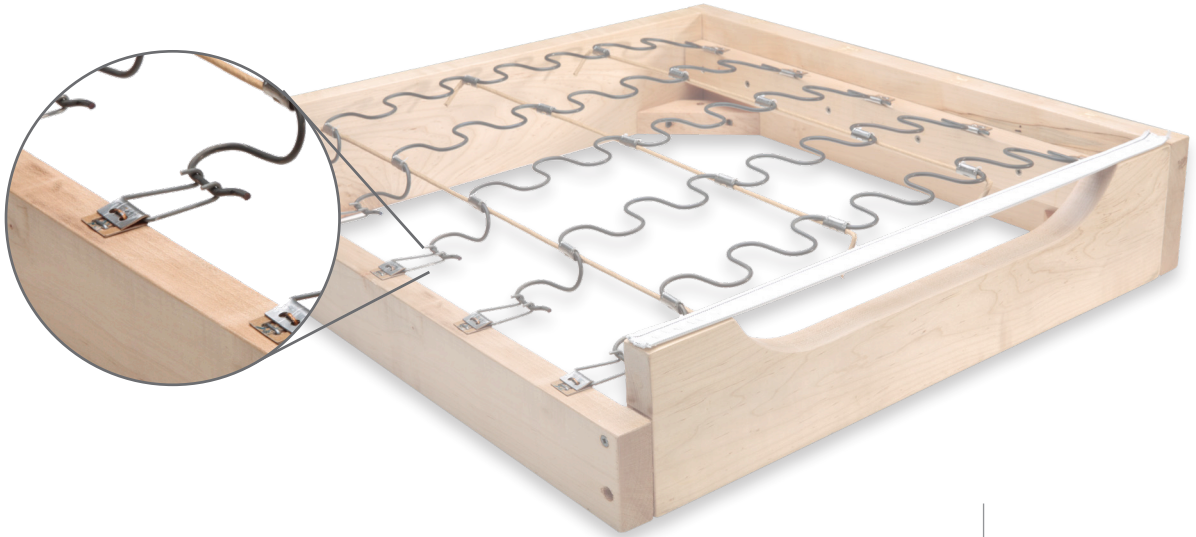

SUPERFLEX™

Seat Hinge System

Seat hinge system great for motion seating or stationary applications.

The SuperFlex™ seat hinge system offers top-quality comfort and provides a deep ride while maintaining proper support. It is cost-effective and the unique torsion action of the engineered No-Sag® sinuous spring creates luxurious comfort.

Single

Love Seat

Sofa

Sectional

Leggett & Platt
HOME FURNITURE

800.888.4569
HFC@leggett.com
LPHomeFurniture.com