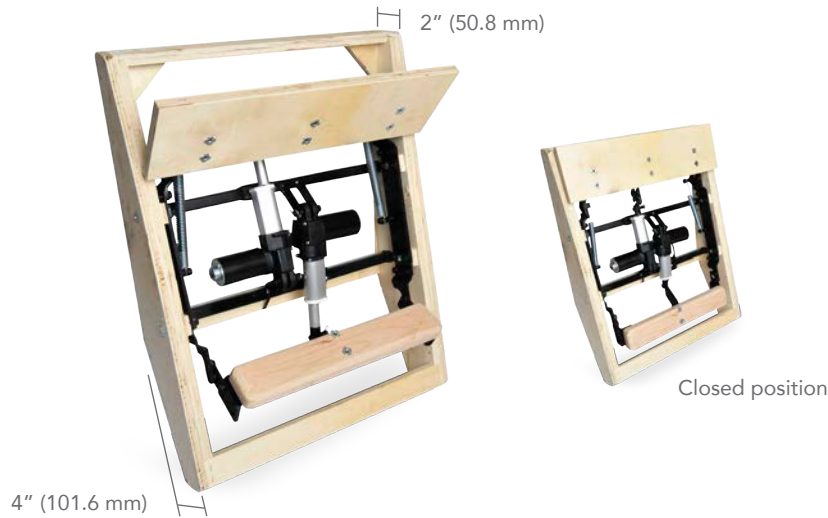

VARIREST™

Articulating Headrest and Lumbar Support

- EASY INSTALLATION
- SLIM DESIGN FITS A WIDE RANGE OF STYLES
- VERSATILE
- FINGERTIP MOTOR CONTROL
- FITS ALL SEAT WIDTHS
- 2-, 4-, OR 6-BUTTON SWITCHES AVAILABLE

A fully integrated system for head and lumbar support.

VariRest™ is a streamlined, motorized component for contemporary backrest frames. The articulating headrest allows unrestricted increments for desired positions and the lumbar support provides additional backrest bolstering where no regulated support is traditionally found.