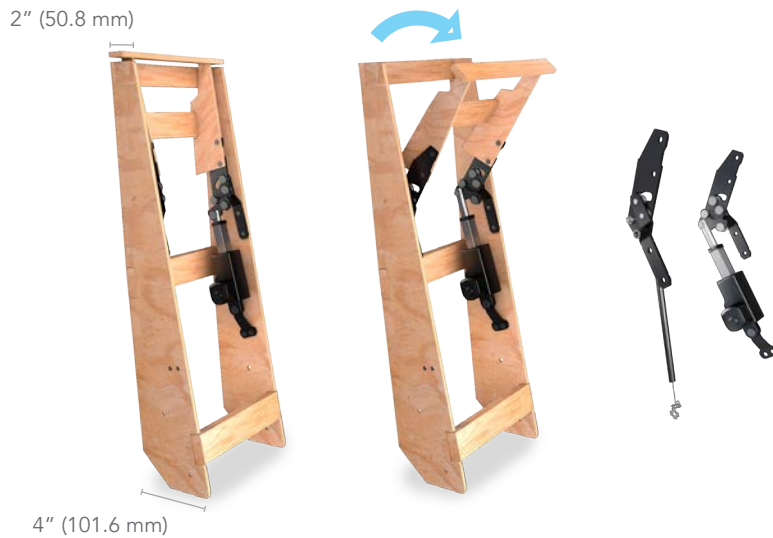

VERSATILT® SL

Articulating Headrest

- VERSATILE
- FINGERTIP MOTOR CONTROL
- FITS ALL SEAT WIDTHS
- 2, 4, OR 6-BUTTON SWITCHES AVAILABLE
- FITS 2" TO 4" BACK PROFILES

Total headrest comfort support for narrow backrests.

VersaTilt® SL is an articulating headrest that allows the seat occupant to adjust headrest positions to the precise degree of comfort needed. VersaTilt SL offers unrestricted increments and operates independently from other mechanisms in the furniture piece.

29° - 32°
Standard Recliner

47°
TRU-LayFlat
Rocker and Glider

49°
TRU-LayFlat
Wallhugger®

Leggett & Platt
FURNITURE COMPONENTS

800.888.4569
HFC@leggett.com
LPFurnitureComponents.com